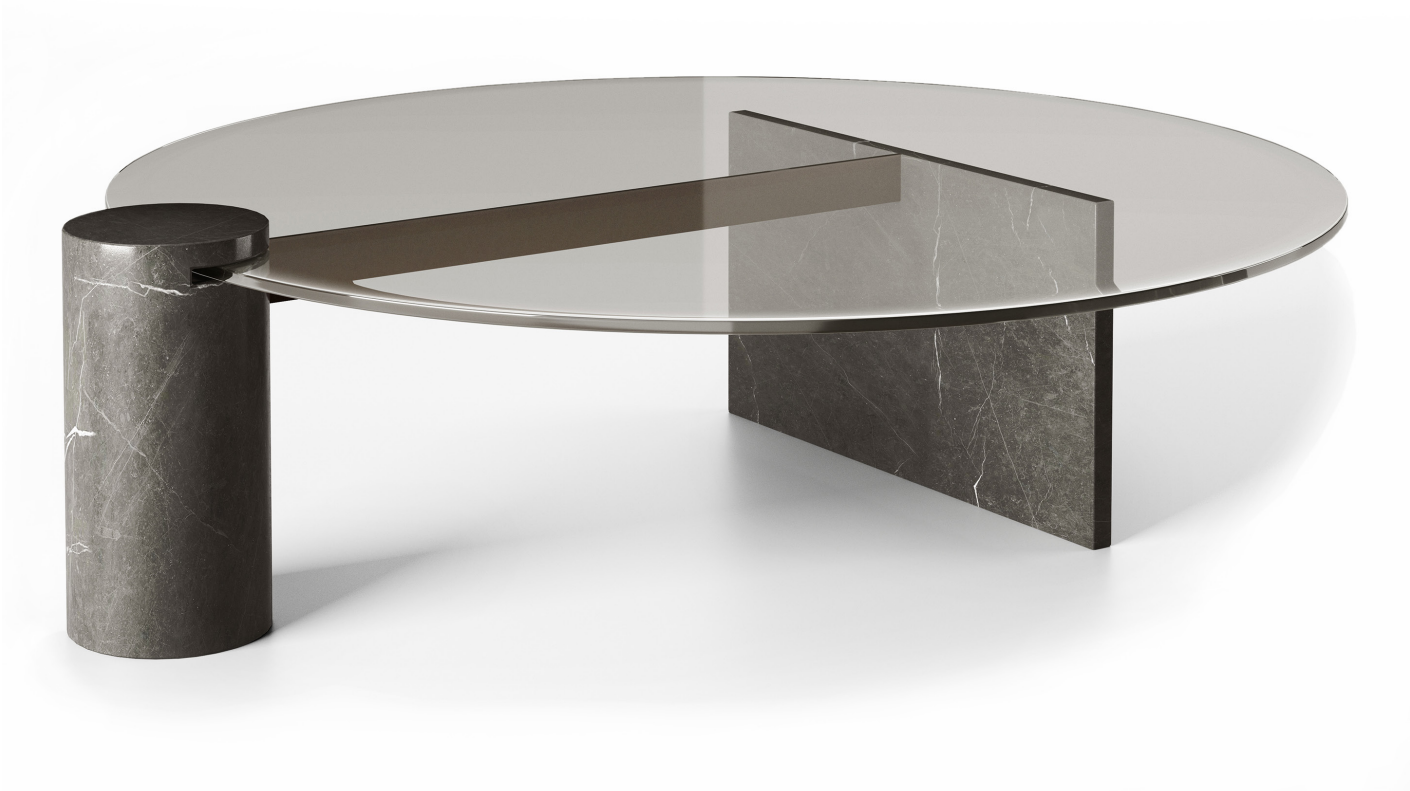

DRAFT IMAGES

■ T847001XNA

■ T847002XNA

ALL PICTURES SHOWN ARE FOR ILLUSTRATIVE PURPOSE ONLY. ACTUAL PRODUCT MAY VARY DUE TO PRODUCT ENHANCEMENT.

SCHEMATICS

Redondo CENTRAL

100cm x 108cm H 30cm
39,37" x 42,52" H 11,81"

Redondo Accent

50cm x 55cm H 50cm
19,69" x 21,65" H 19,69"

FINISHINGS

Frame finishing

Pewt/Fossena

Top finishing

Extra Clear Glass